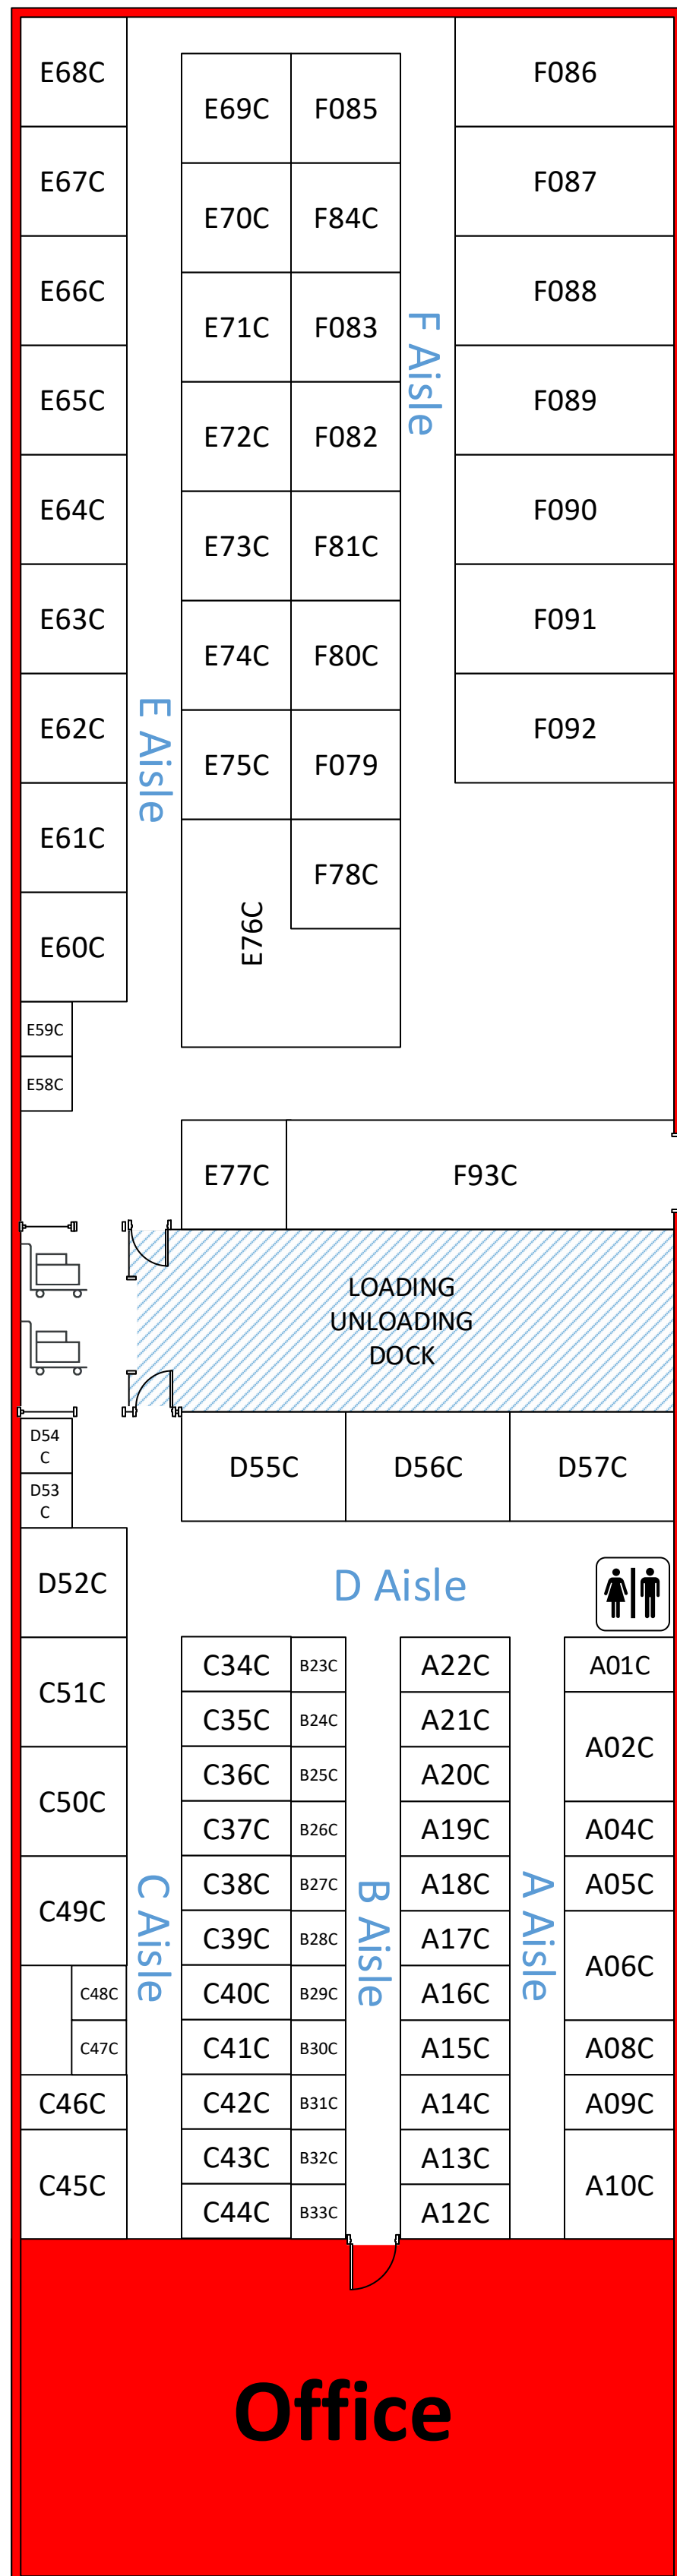

NORTH PARKWAY MINI STORAGE

10132 Memorial Parkway NW
Huntsville, AL 35810

(256) 852-3734

Office Hours

Monday – Friday: 9:00 am – 5:30 pm
Saturday: 8:00 am – 3:00 pm
Sunday: 9:00 am – 1:00 pm

Access Hours

Everyday: 6:00 am – 10:00 pm

www.NorthParkwayMiniStorage.com

On-Line Account Management

Electronically Controlled Access

CCTV/Video Monitoring

Auto Pay Options

Climate Controlled Storage

Open 7 Days a Week

Disc Locks Required for Security
(Your Key/Your Lock)

Loading/Moving Carts Available

Tenant Property Insurance Available
Starting at \$ 8.95/month

Memorial Parkway