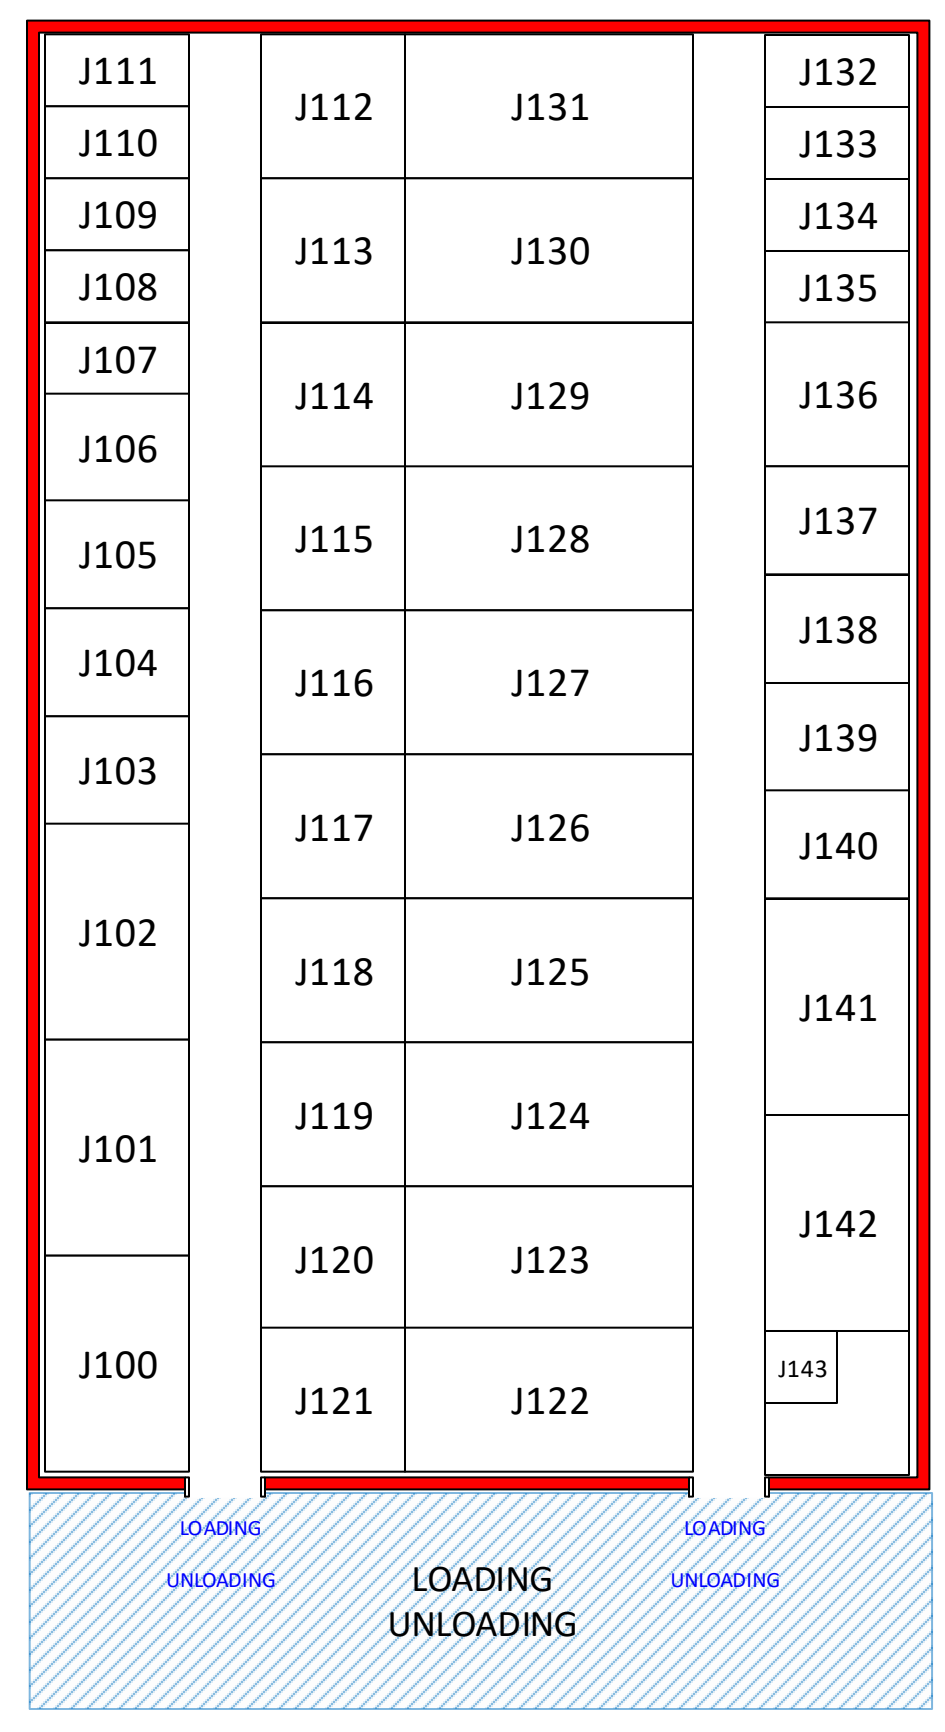

NORTH PARKWAY MINI STORAGE

10132 Memorial Parkway NW
Huntsville, AL 35810

(256) 852-3734

Office Hours

Monday – Friday: 9:00 am – 5:30 pm
Saturday: 8:00 am – 3:00 pm
Sunday: 9:00 am – 1:00 pm

Access Hours

Everyday: 6:00 am – 10:00 pm

www.NorthParkwayMiniStorage.com

On-Line Account Management

Electronically Controlled Access

CCTV/Video Monitoring

Auto Pay Options

Climate Controlled Storage

Open 7 Days a Week

Disc Locks Required for Security
(Your Key/Your Lock)

Loading/Moving Carts Available

Tenant Property Insurance Available
Starting at $ 8.95/month

Memorial Parkway