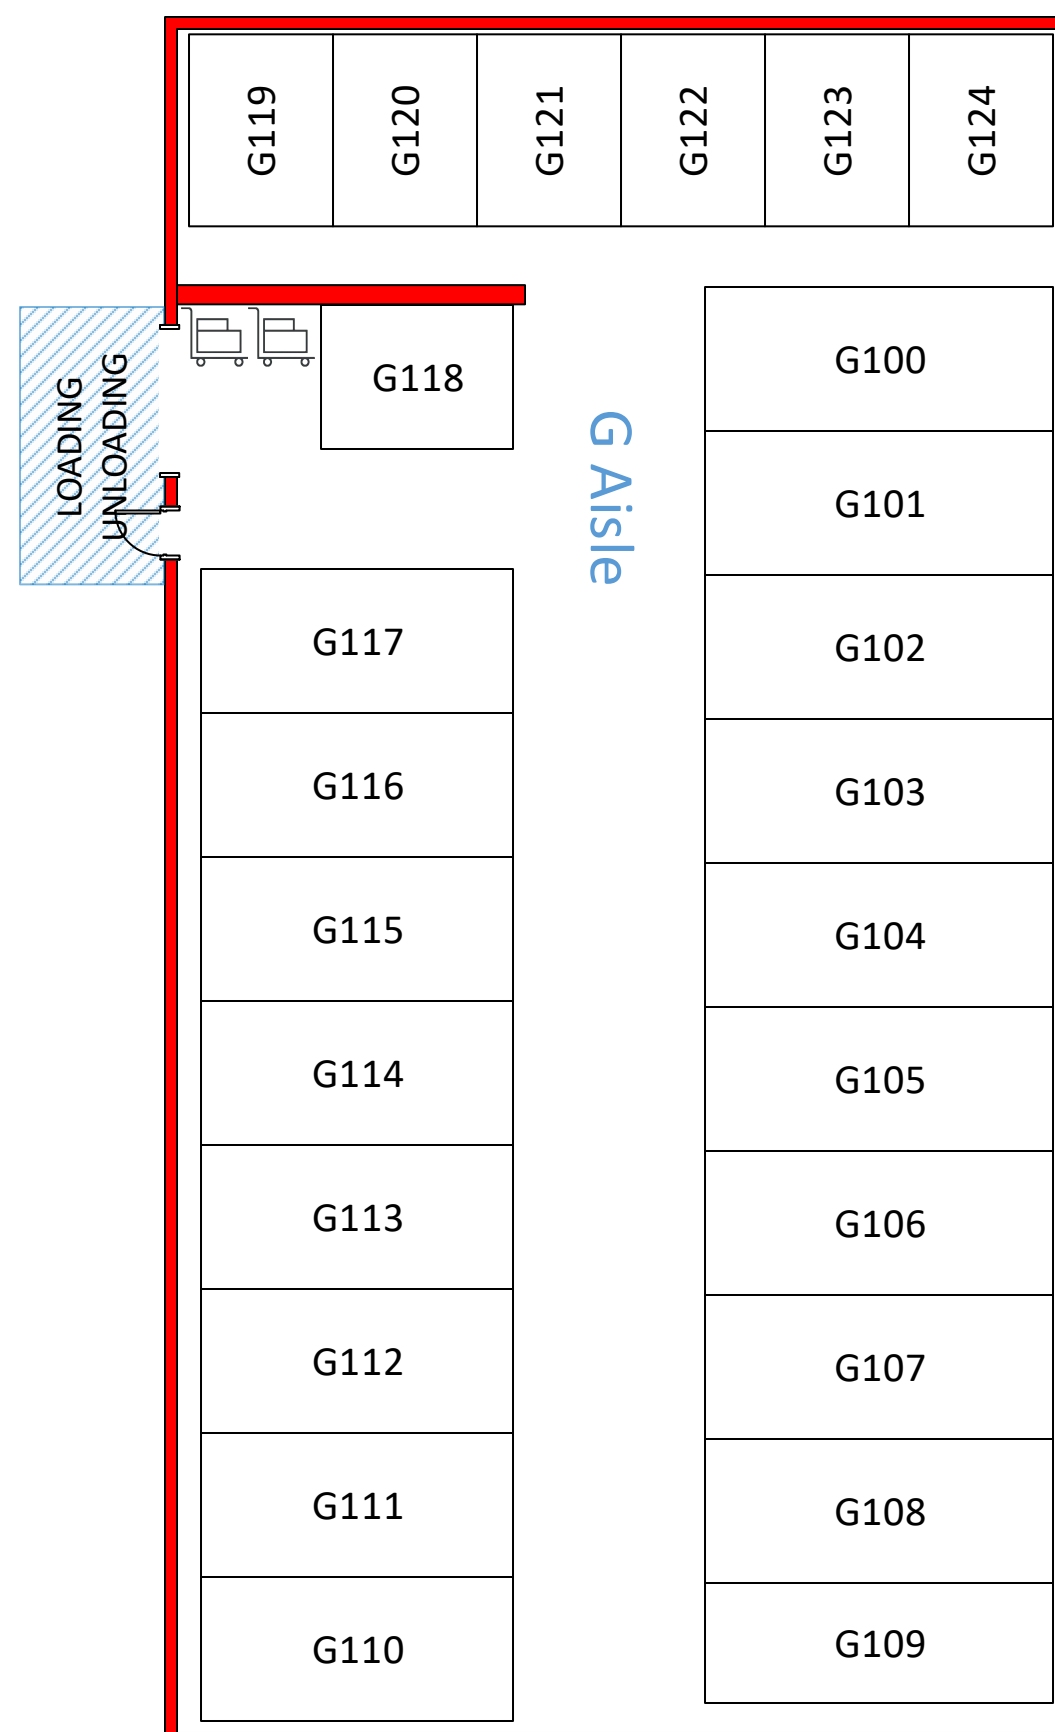

NORTH PARKWAY MINI STORAGE

10132 Memorial Parkway NW
Huntsville, AL 35810

(256) 852-3734

Office Hours

Monday – Friday: 9:00 am – 5:30 pm
Saturday: 8:00 am – 3:00 pm
Sunday: 9:00 am – 1:00 pm

Access Hours

Everyday: 6:00 am – 10:00 pm

www.NorthParkwayMiniStorage.com

On-Line Account Management

Electronically Controlled Access

CCTV/Video Monitoring

Auto Pay Options

Climate Controlled Storage

Open 7 Days a Week

Disc Locks Required for Security
(Your Key/Your Lock)

Loading/Moving Carts Available

Tenant Property Insurance Available
Starting at $ 8.95/month

Memorial Parkway